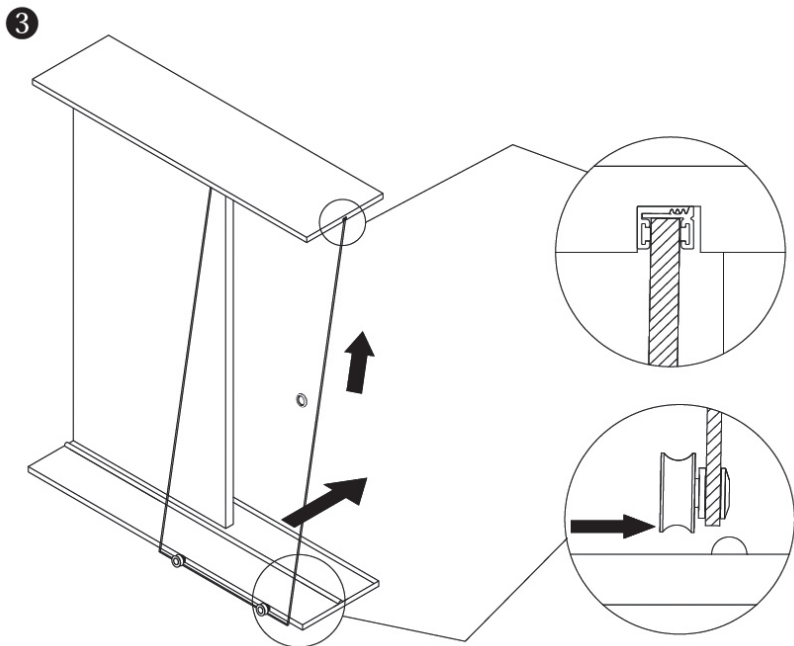

Terra 120G - frameless glass sliding door gear

Installation instructions
(Dimensions in mm)

Installation variations:

Terra 120G

Terra 120G