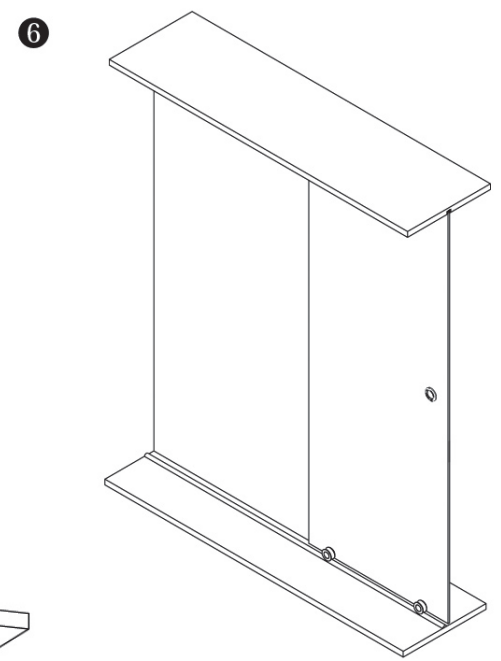

Terra 120G - frameless glass sliding door gear

Installation instructions
(Dimensions in mm)

Installation variations:

Terra 120G

Terra 120G