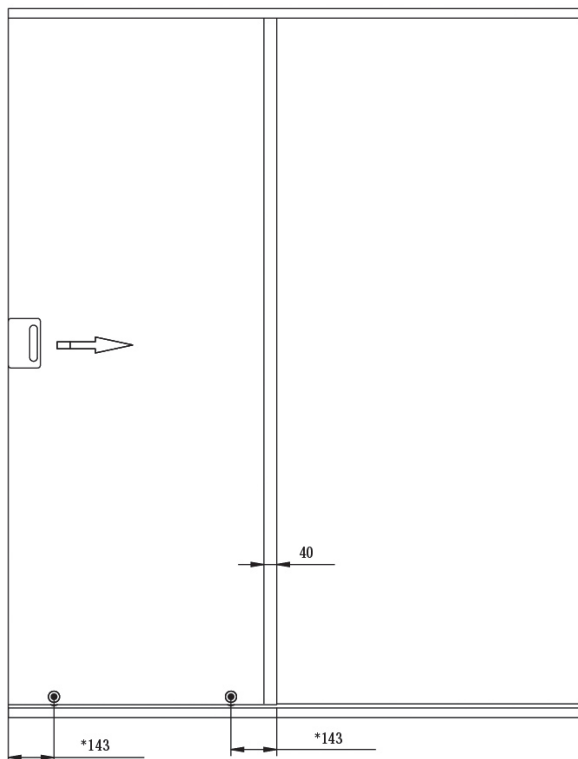

Terra 120G - frameless glass sliding door gear

Installation instructions
(Dimensions in mm)

Installation variations:

Terra 120G

Terra 120G