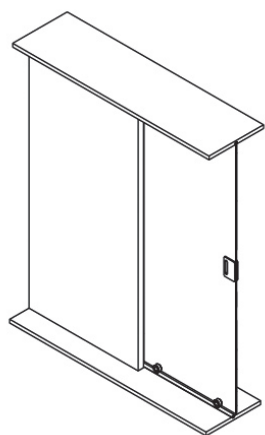

Terra 120G - frameless glass sliding door gear

Installation instructions
(Dimensions in mm)

Installation variations:

Terra 120G

Terra 120G