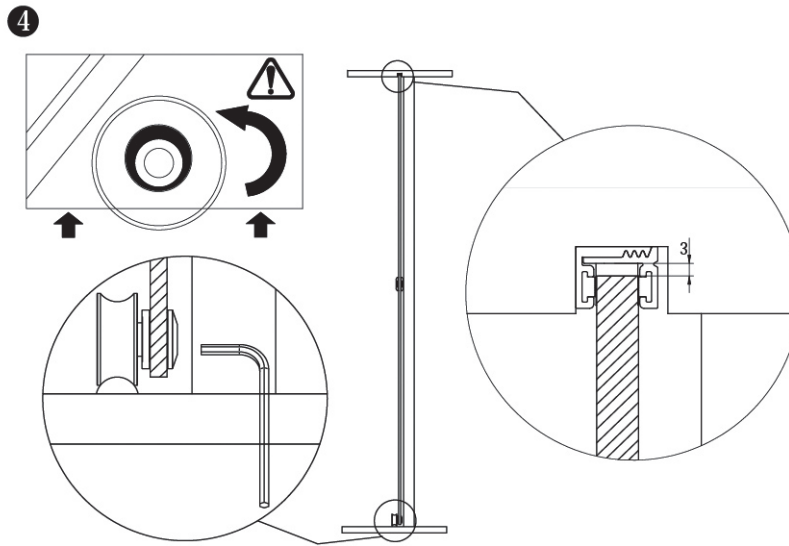

Terra 120G - frameless glass sliding door gear

Installation instructions
(Dimensions in mm)

Installation variations:

Terra 120G

Terra 120G