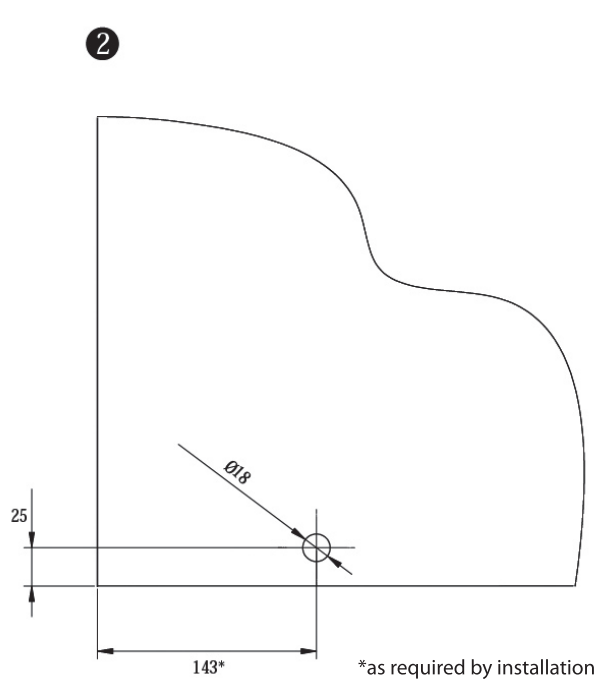

Terra 120G - frameless glass sliding door gear

Installation instructions
(Dimensions in mm)

Installation variations:

Terra 120G

Terra 120G