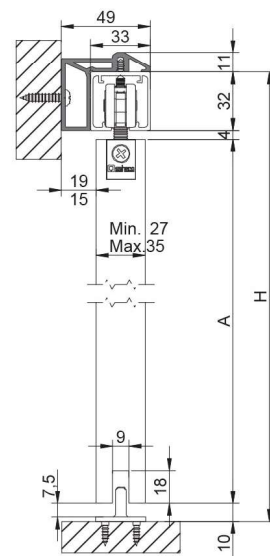

SOFTBRAKE  
MAX.90Kg

BALL BEARING

SUPPLIED  
IN KITS

Door weight

90 kg

198 lb

**Cross section** Dimensions in mm

**CEILING MOUNTED**

With plate mounting bracket

A= H-65

Low headroom bracket

A= H-47

**WALL MOUNTED**

With plate mounting bracket

A= H-65

Low headroom bracket

A= H-47

COMPONENTS		Finish	Code	Size
 <p>Star top track. Ceiling mounting</p> <p>90kg</p>  <p>33x32mm</p>	SAA Satin Anodised Aluminium	00 82 20 00 82 30 00 82 50	2 m 3 m 5 m	
 <p>Star fixing track. Wall mounting</p>  <p>49x43mm</p>	SAA Satin Anodised Aluminium	00 82 27 00 82 37 00 82 57	2 m 3 m 5 m	
 <p>SF-RA A90 Fitting set with single softbrake and retaining brake</p> <p>90kg</p> <p>(1 x Softbrake)</p>		09 81 92	1 set	
 <p>SF-RA A90 Fitting set with x2 softbrake</p> <p>90kg</p> <p>(2 x Softbrake)</p>		09 81 93	1 set	
 <p>Star side cover set. Wall mounting.</p>  <p>49x43mm</p>	Plastic Painted Silver	00 52 15	1 set	
 <p>SF-A90 Roller with screw</p>  <p>BALL BEARING</p>		00 80 52		

COMPONENTS		Finish	Code	Size
	SF-A60 / SF-A90 Retaining track stopper		00 60 57	
	Bottom guide		00 35 54	
OPTIONAL EXTRAS		Finish	Code	Size
	Face fixed adjustable mounting plate		00 60 53	