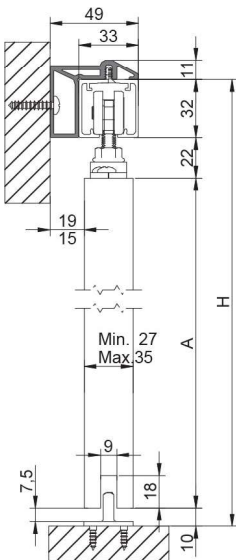

SOFTBRAKE  
MAX.90Kg

BALL BEARING

SUPPLIED  
IN KITS

Door weight

90 kg

198 lb

**Cross section** Dimensions in mm

**CEILING MOUNTED**

With plate mounting bracket

A= H-65

Low headroom bracket

A= H-47

**WALL MOUNTED**

With plate mounting bracket

A= H-65

Low headroom bracket

A= H-47

COMPONENTS		Finish	Code	Size
 <p>Star top track. Ceiling mounting</p> <p>90kg</p>  <p>33x32mm</p>	SAA Satin Anodised Aluminium	00 82 20 00 82 30 00 82 50	2 m 3 m 5 m	
 <p>Star fixing track. Wall mounting</p>  <p>49x43mm</p>	SAA Satin Anodised Aluminium	00 82 27 00 82 37 00 82 57	2 m 3 m 5 m	
 <p>SF-RA A90 Fitting set with single softbrake and retaining brake</p> <p>90kg</p> <p>(1 x Softbrake)</p>		09 81 92	1 set	
 <p>SF-RA A90 Fitting set with x2 softbrake</p> <p>90kg</p> <p>(2 x Softbrake)</p>		09 81 93	1 set	
 <p>Star side cover set. Wall mounting.</p>  <p>49x43mm</p>	Plastic Painted Silver	00 52 15	1 set	
 <p>SF-A90 Roller with screw</p>  <p>BALL BEARING</p>		00 80 52		

COMPONENTS		Finish	Code	Size
	SF-A60 / SF-A90 Retaining track stopper		00 60 57	
	Bottom guide		00 35 54	
OPTIONAL EXTRAS		Finish	Code	Size
	Face fixed adjustable mounting plate		00 60 53	