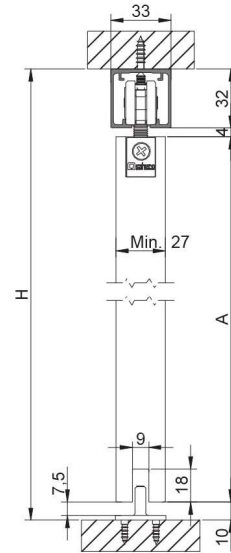

SOFTBRAKE  
MAX.90Kg

BALL BEARING

SUPPLIED  
IN KITS

Door weight

90 kg

198 lb

**Cross section** Dimensions in mm

**CEILING MOUNTED**

With plate mounting bracket

A= H-65

Low headroom bracket

A= H-47

**WALL MOUNTED**

With plate mounting bracket

A= H-65

Low headroom bracket

A= H-47

COMPONENTS		Finish	Code	Size
 <p>Star top track. Ceiling mounting</p> <p>90kg</p>  <p>33x32mm</p>	SAA Satin Anodised Aluminium	00 82 20 00 82 30 00 82 50	2 m 3 m 5 m	
 <p>Star fixing track. Wall mounting</p>  <p>49x43mm</p>	SAA Satin Anodised Aluminium	00 82 27 00 82 37 00 82 57	2 m 3 m 5 m	
 <p>SF-RA A90 Fitting set with single softbrake and retaining brake</p> <p>90kg</p> <p>(1 x Softbrake)</p>		09 81 92	1 set	
 <p>SF-RA A90 Fitting set with x2 softbrake</p> <p>90kg</p> <p>(2 x Softbrake)</p>		09 81 93	1 set	
 <p>Star side cover set. Wall mounting.</p>  <p>49x43mm</p>	Plastic Painted Silver	00 52 15	1 set	
 <p>SF-A90 Roller with screw</p>  <p>BALL BEARING</p>		00 80 52		

COMPONENTS		Finish	Code	Size
	SF-A60 / SF-A90 Retaining track stopper		00 60 57	
	Bottom guide		00 35 54	
OPTIONAL EXTRAS		Finish	Code	Size
	Face fixed adjustable mounting plate		00 60 53	