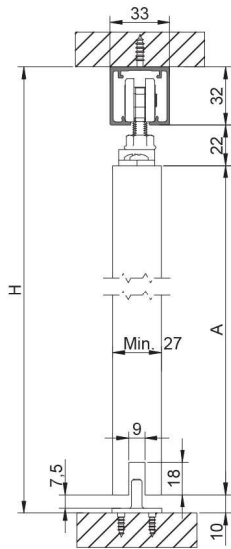

SOFTBRAKE  
MAX.90Kg

BALL BEARING

SUPPLIED  
IN KITS

Door weight

90 kg

198 lb

**Cross section** Dimensions in mm

**CEILING MOUNTED**

With plate mounting bracket

A= H-65

Low headroom bracket

A= H-47

**WALL MOUNTED**

With plate mounting bracket

A= H-65

Low headroom bracket

A= H-47

COMPONENTS		Finish	Code	Size
 <p>Star top track. Ceiling mounting</p> <p>90kg</p>  <p>33x32mm</p>	SAA Satin Anodised Aluminium	00 82 20 00 82 30 00 82 50	2 m 3 m 5 m	
 <p>Star fixing track. Wall mounting</p>  <p>49x43mm</p>	SAA Satin Anodised Aluminium	00 82 27 00 82 37 00 82 57	2 m 3 m 5 m	
 <p>SF-RA A90 Fitting set with single softbrake and retaining brake</p> <p>90kg</p> <p>(1 x Softbrake)</p>		09 81 92	1 set	
 <p>SF-RA A90 Fitting set with x2 softbrake</p> <p>90kg</p> <p>(2 x Softbrake)</p>		09 81 93	1 set	
 <p>Star side cover set. Wall mounting.</p>  <p>49x43mm</p>	Plastic Painted Silver	00 52 15	1 set	
 <p>SF-A90 Roller with screw</p>  <p>BALL BEARING</p>		00 80 52		

COMPONENTS		Finish	Code	Size
	SF-A60 / SF-A90 Retaining track stopper		00 60 57	
	Bottom guide		00 35 54	
OPTIONAL EXTRAS		Finish	Code	Size
	Face fixed adjustable mounting plate		00 60 53	