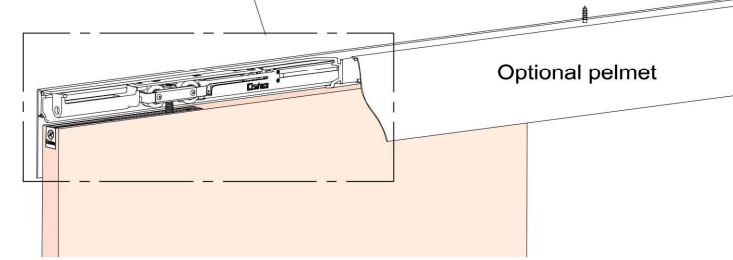

CODE: 098191

CODE: 8084

**STAR 90 Soft Brake Low Headroom, concealed fix  
(Single Soft Brake Version)**

② Ensure Soft brake pick-up is primed or pre-loaded into the correct position, and the standard wheel is orientated correctly