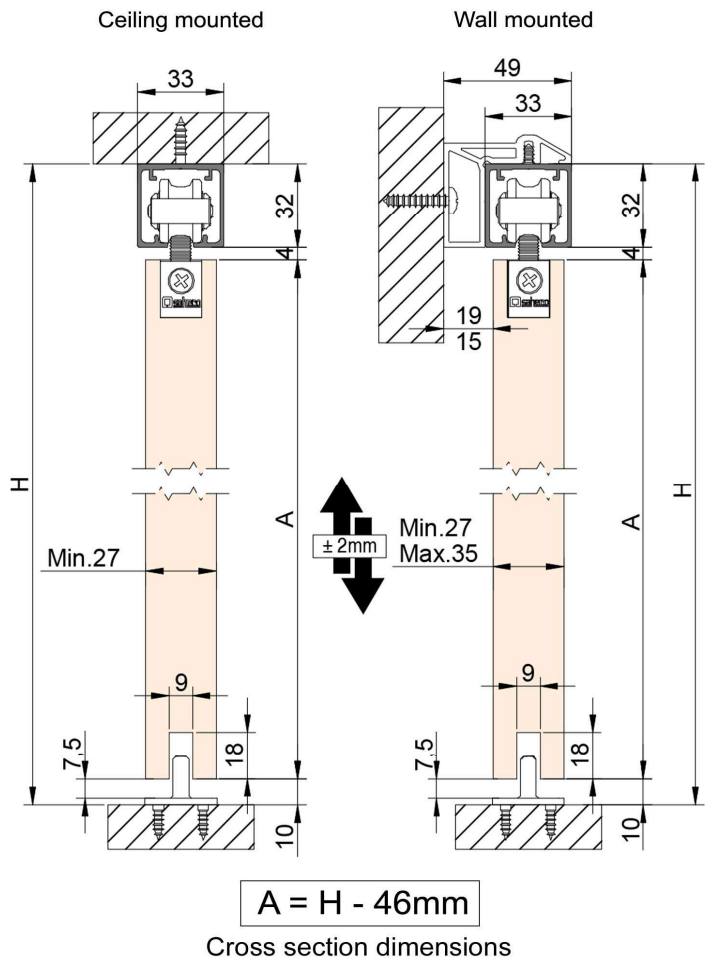

CODE: 098191

CODE: 8084

**STAR 90 Soft Brake Low Headroom, concealed fix  
(Single Soft Brake Version)**

② Ensure Soft brake pick-up is primed or pre-loaded into the correct position, and the standard wheel is orientated correctly

③

④

⑤

⑥

⑦

⑧