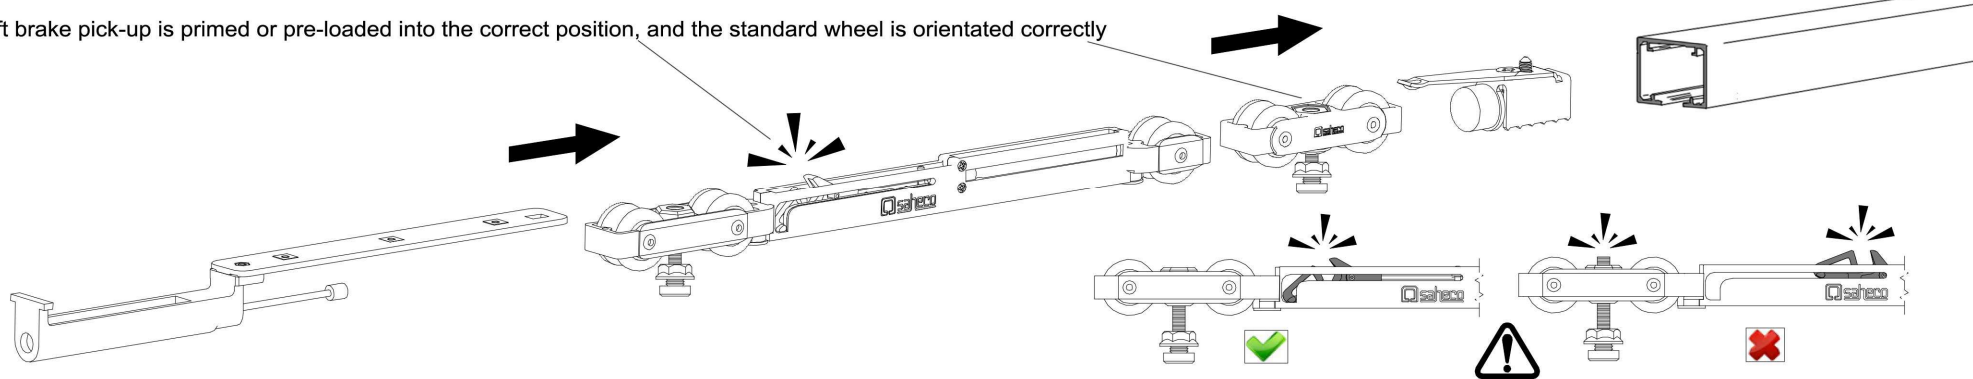

CODE: 098191

CODE: 8084

**STAR 90 Soft Brake Low Headroom, concealed fix  
(Single Soft Brake Version)**

② Ensure Soft brake pick-up is primed or pre-loaded into the correct position, and the standard wheel is orientated correctly