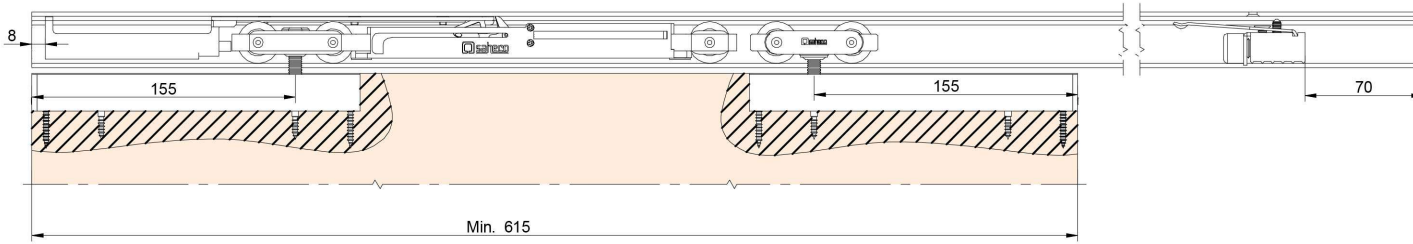

CODE: 098191

CODE: 8084

**STAR 90 Soft Brake Low Headroom, concealed fix  
(Single Soft Brake Version)**

② Ensure Soft brake pick-up is primed or pre-loaded into the correct position, and the standard wheel is orientated correctly