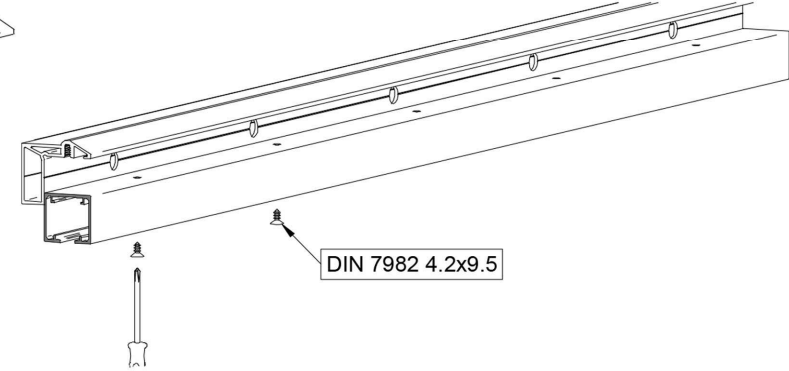

CODE: 098191

CODE: 8084

**STAR 90 Soft Brake Low Headroom, concealed fix  
(Single Soft Brake Version)**

② Ensure Soft brake pick-up is primed or pre-loaded into the correct position, and the standard wheel is orientated correctly