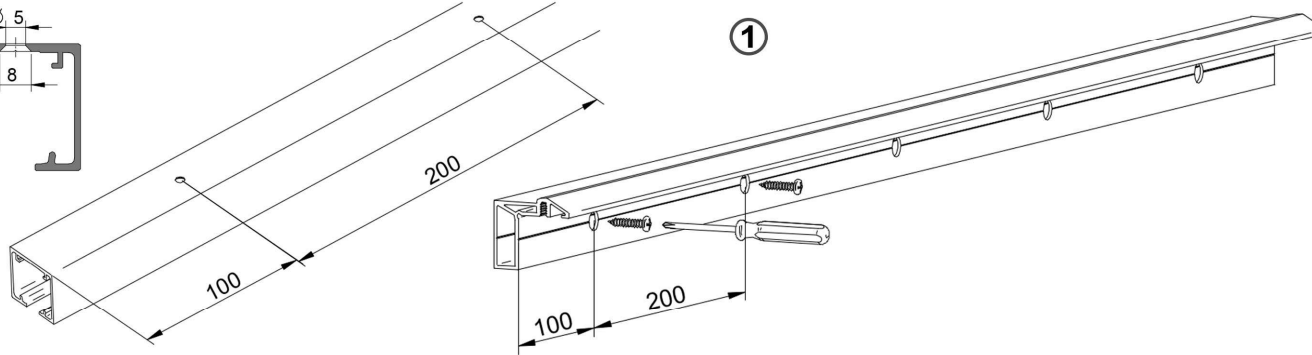

CODE: 098191

CODE: 8084

**STAR 90 Soft Brake Low Headroom, concealed fix  
(Single Soft Brake Version)**

② Ensure Soft brake pick-up is primed or pre-loaded into the correct position, and the standard wheel is orientated correctly