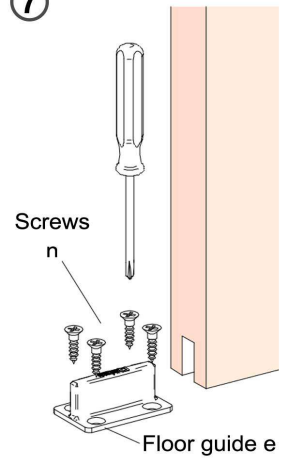

CODE: 098191

CODE: 8084

**STAR 90 Soft Brake Low Headroom, concealed fix  
(Single Soft Brake Version)**

② Ensure Soft brake pick-up is primed or pre-loaded into the correct position, and the standard wheel is orientated correctly

③

④

⑤

⑥

⑦

⑧