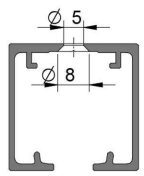

CODE: 098191

CODE: 8084

**STAR 90 Soft Brake Low Headroom, concealed fix  
(Single Soft Brake Version)**

② Ensure Soft brake pick-up is primed or pre-loaded into the correct position, and the standard wheel is orientated correctly