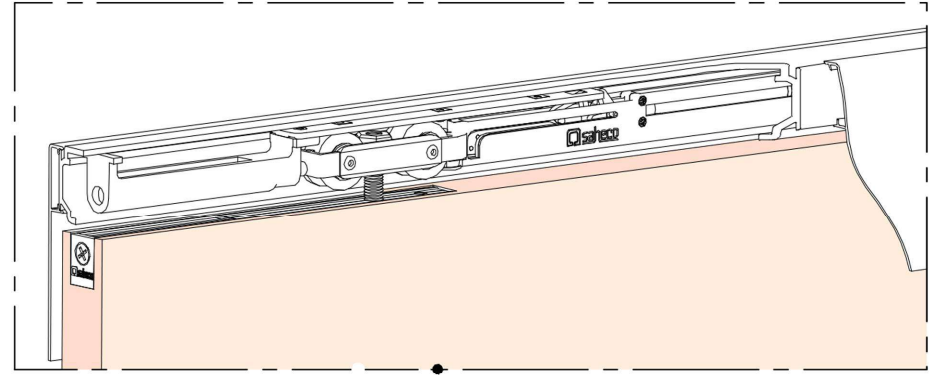

CODE: 098191

CODE: 8084

**STAR 90 Soft Brake Low Headroom, concealed fix  
(Single Soft Brake Version)**

② Ensure Soft brake pick-up is primed or pre-loaded into the correct position, and the standard wheel is orientated correctly