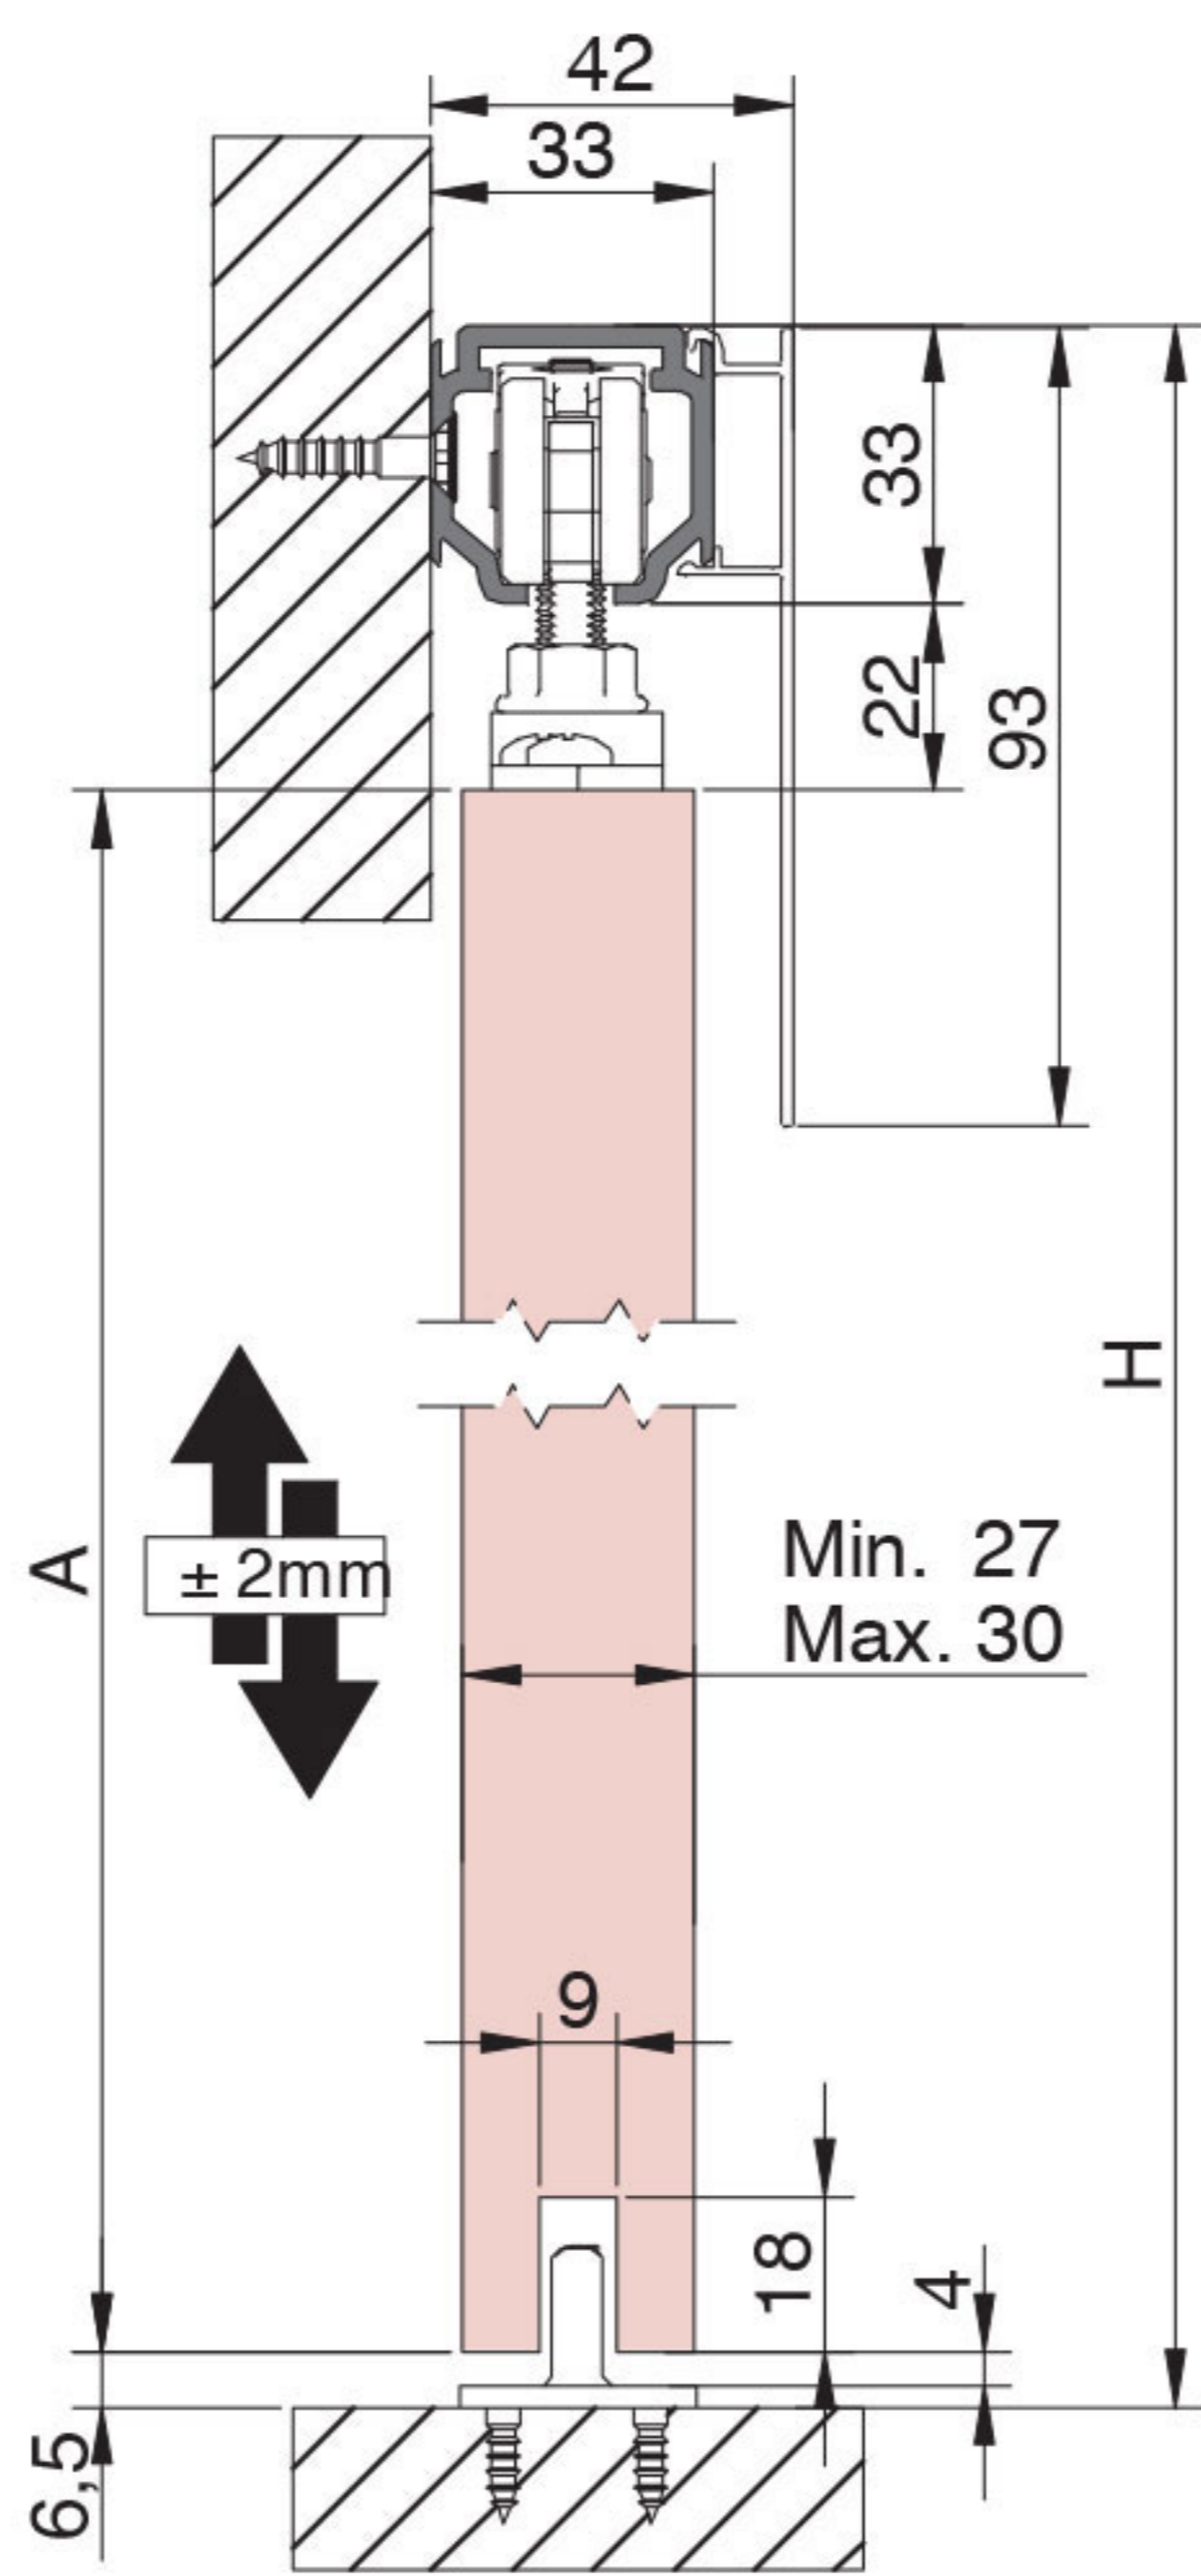

Divisiones y puertas de paso
Internal dividers and doors
Divisions et portes d'accès

Classic Timber

NEW SF-P70

Technical characteristics

Profiles

Specifications

Installation variations:

Cross-section
Dimensions in mm

SF - P70
WALL MOUNTING

CEILING MOUNTING

A=H-62

A=H-62

A=H-64

Assembly

SOFTBRAKE I SF - P70