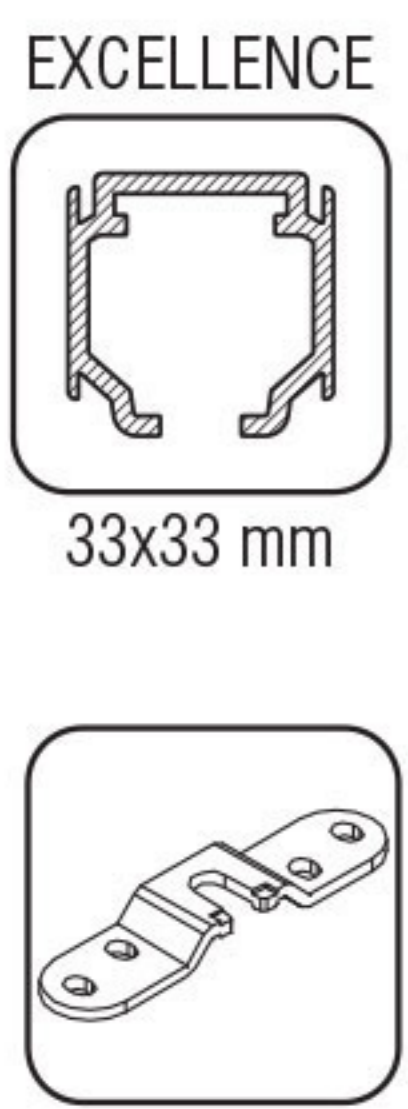

Technical characteristics

Profiles

Specifications

Installation variations:

Cross-section
Dimensions in mm

SF - P70
WALL MOUNTING

CEILING MOUNTING

A=H-62

A=H-62

A=H-64