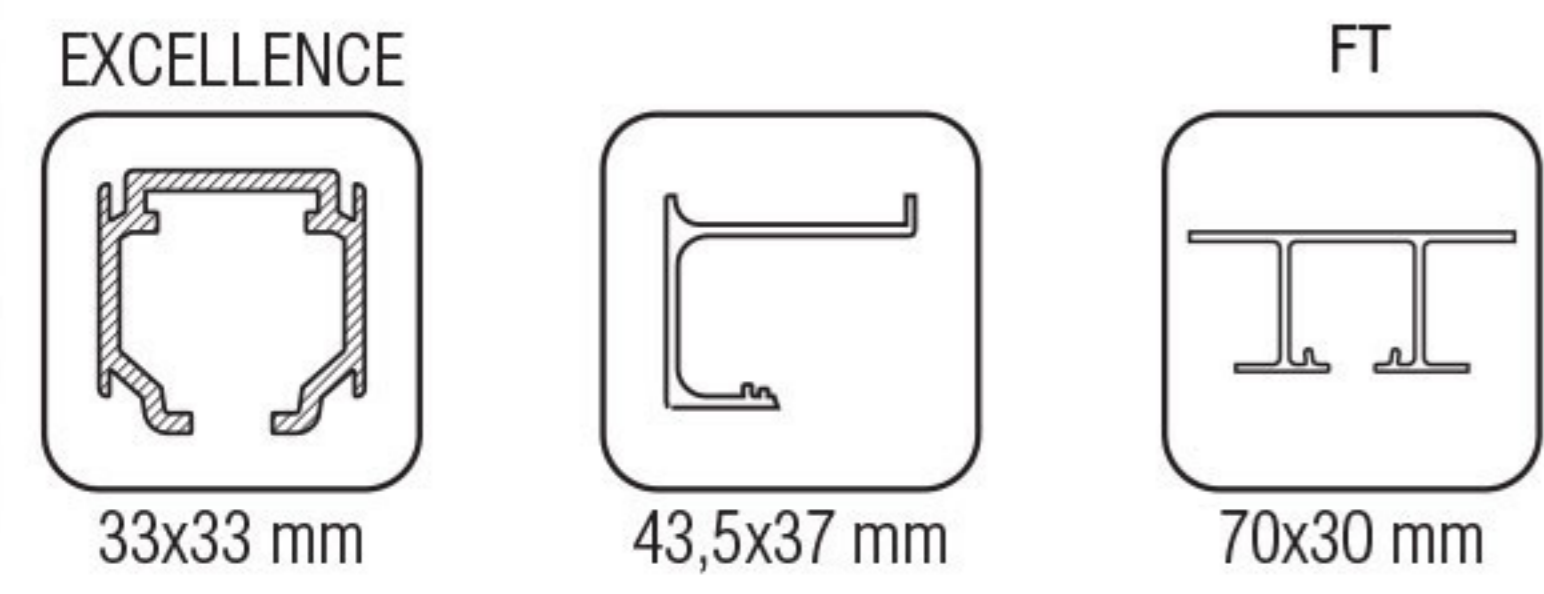

Divisiones y puertas de paso
Internal dividers and doors
Divisions et portes d'accès

Classic Timber

NEW SF-P70

Technical characteristics

Profiles

Specifications

Installation variations:

Cross-section
Dimensions in mm