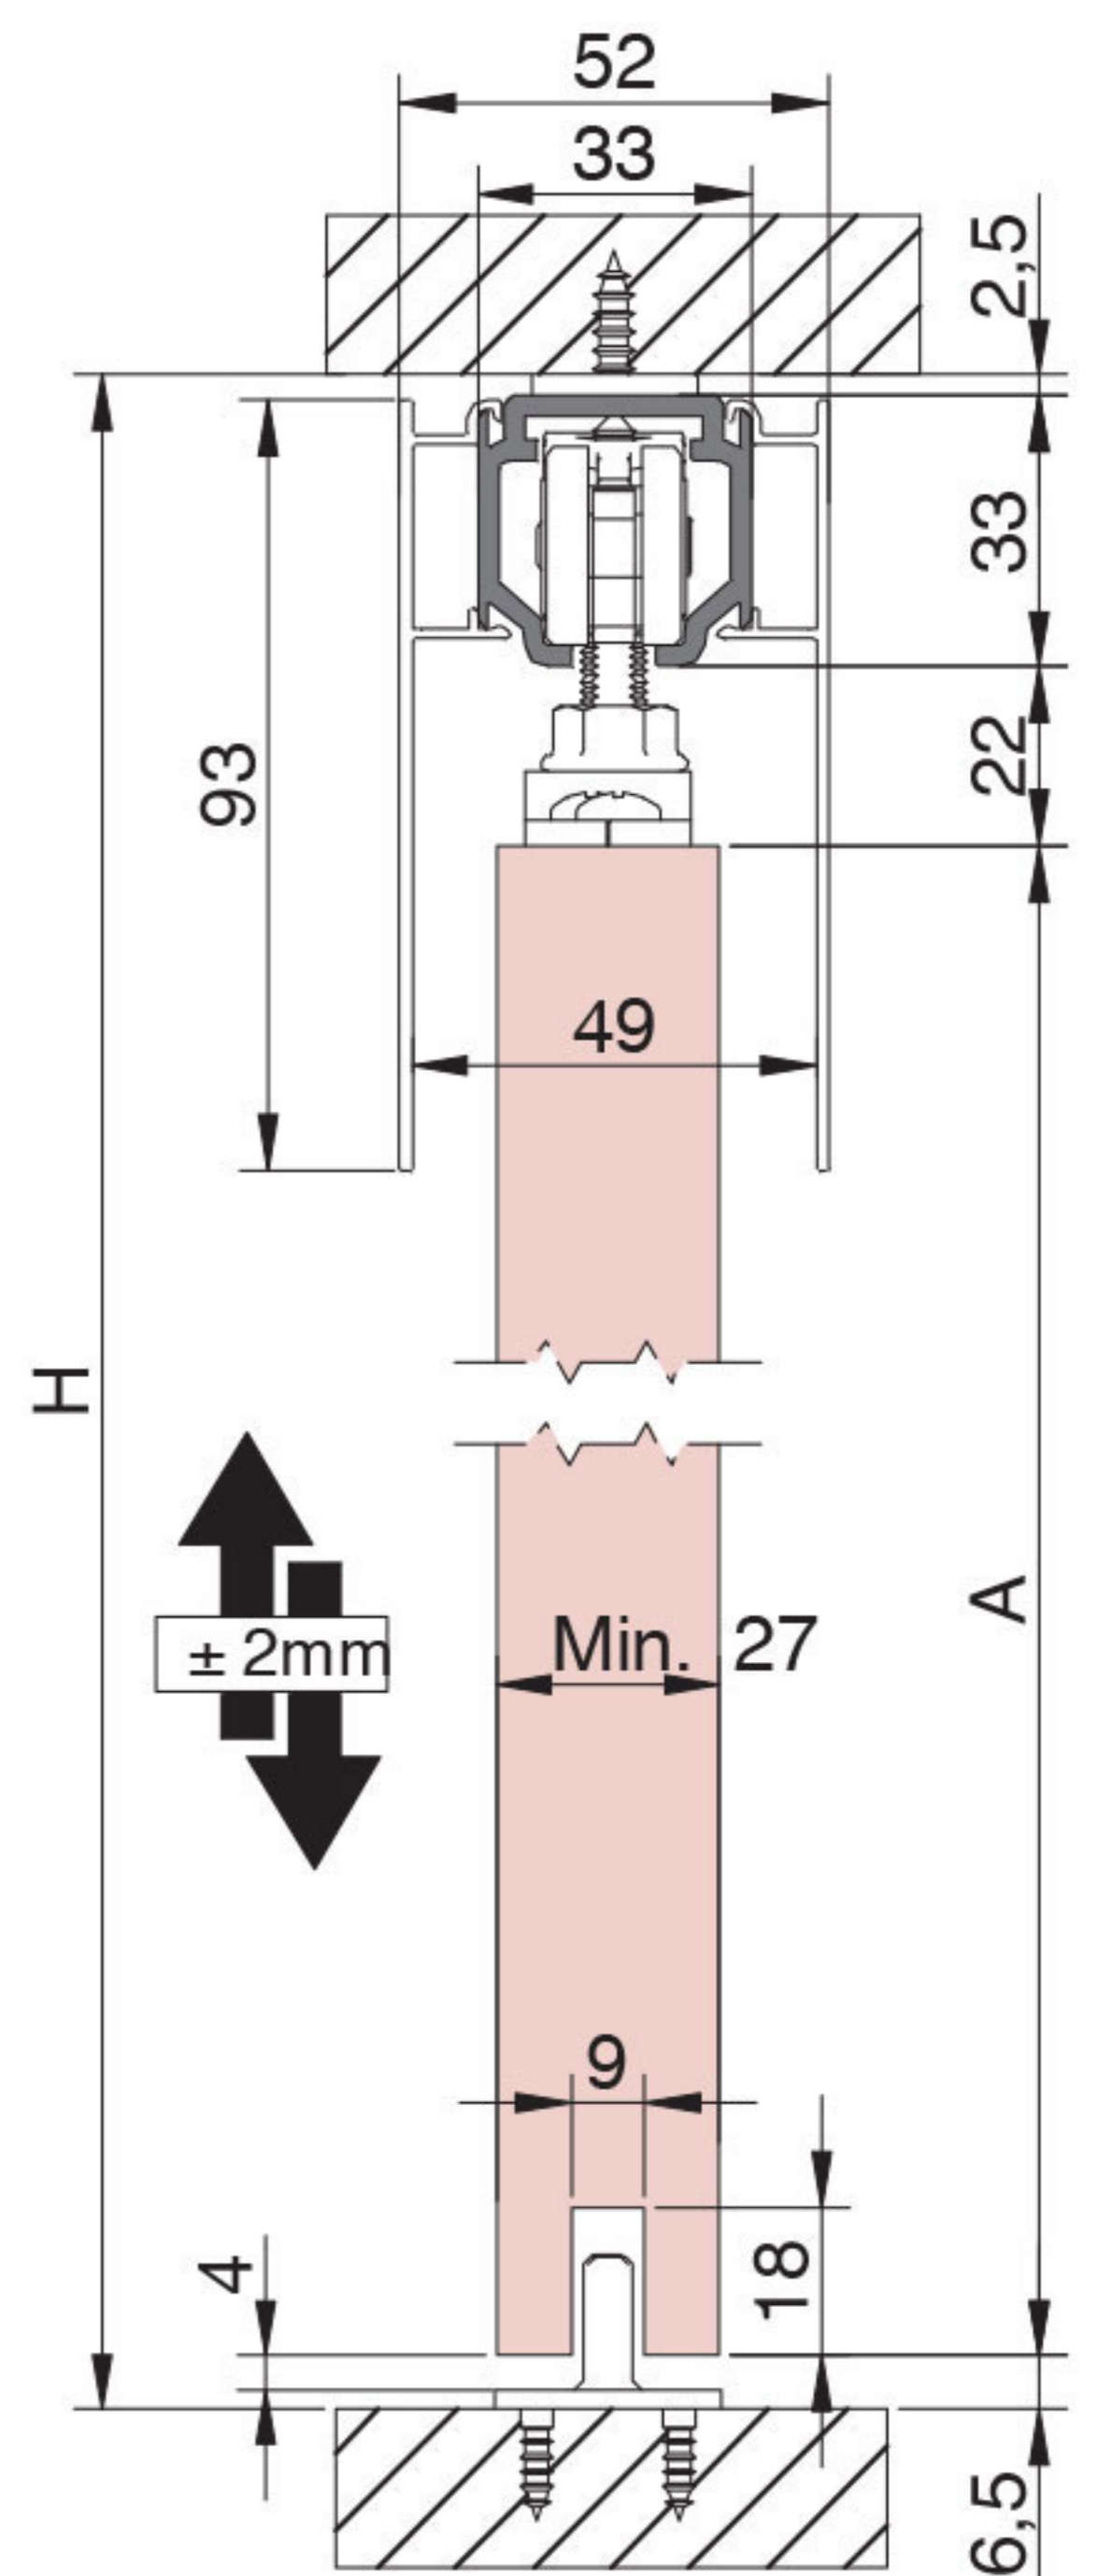

Divisiones y puertas de paso
Internal dividers and doors
Divisions et portes d'accès

Classic Timber

NEW SF-P70

Technical characteristics

Profiles

Specifications

Installation variations:

Cross-section
Dimensions in mm

SF - P70
WALL MOUNTING

CEILING MOUNTING

A=H-62

A=H-62

A=H-64

Assembly

SOFTBRAKE I SF - P70