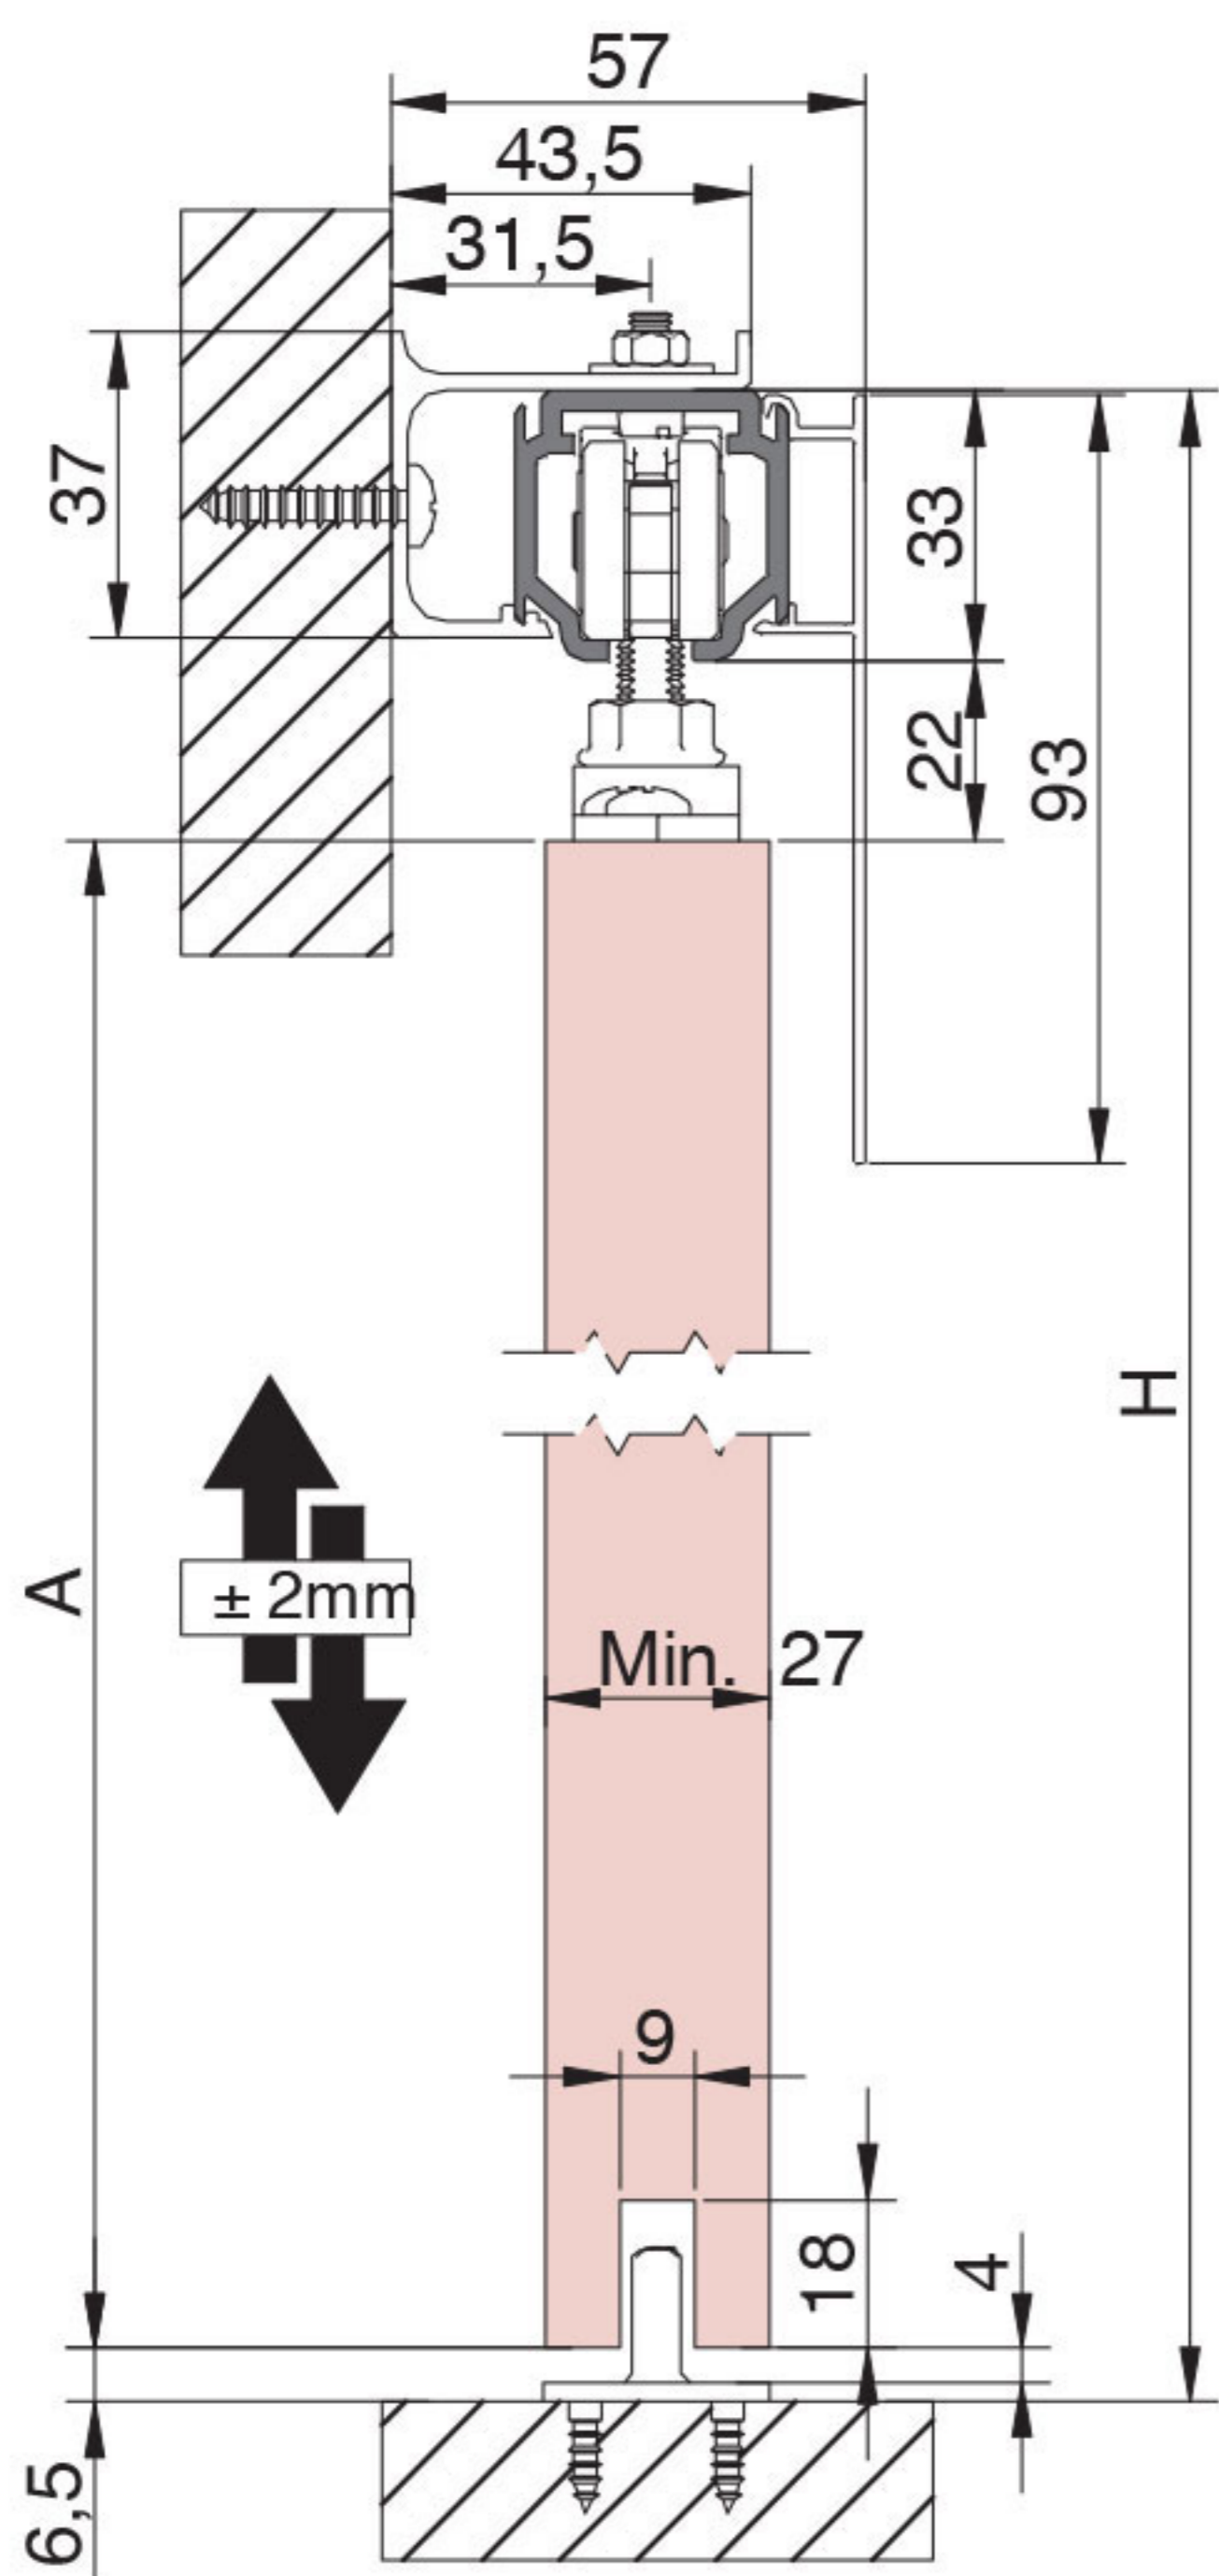

Divisiones y puertas de paso
Internal dividers and doors
Divisions et portes d'accès

Classic Timber

NEW SF-P70

Technical characteristics

Profiles

Specifications

Installation variations:

Cross-section
Dimensions in mm

SF - P70
WALL MOUNTING

CEILING MOUNTING

A=H-62

A=H-62

A=H-64

Assembly

SOFTBRAKE I SF - P70