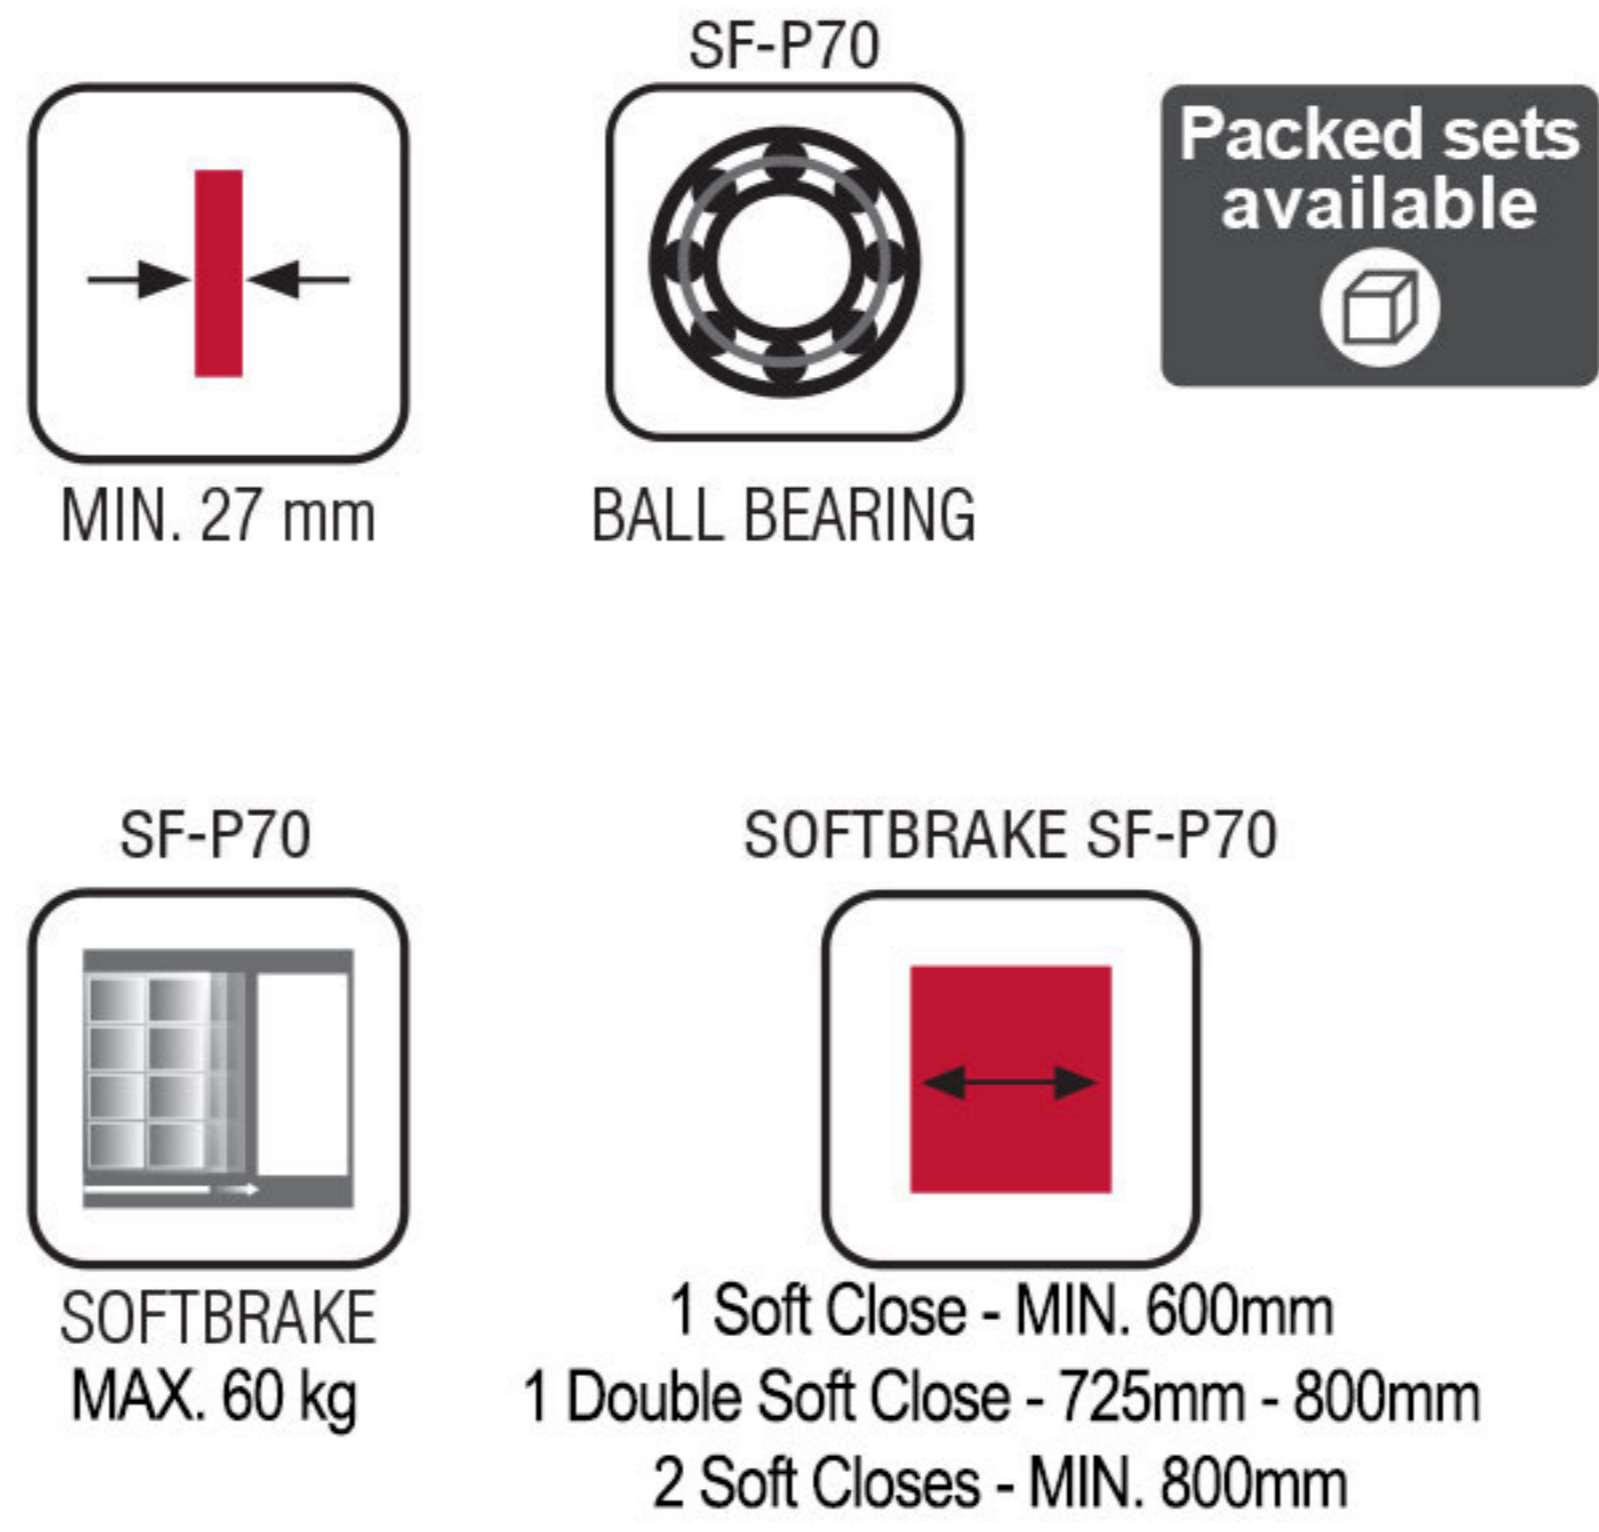

Divisiones y puertas de paso
Internal dividers and doors
Divisions et portes d'accès

Classic Timber

NEW SF-P70

Technical characteristics

Profiles

Specifications

Installation variations:

Cross-section
Dimensions in mm

SF - P70
WALL MOUNTING

CEILING MOUNTING

A=H-62

A=H-62

A=H-64

Assembly

SOFTBRAKE I SF - P70