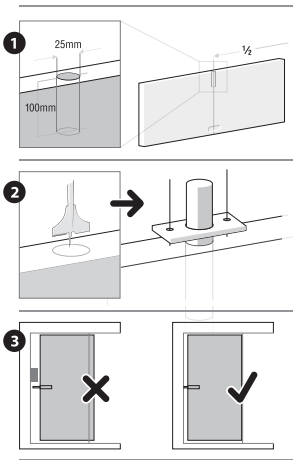

Simple to install