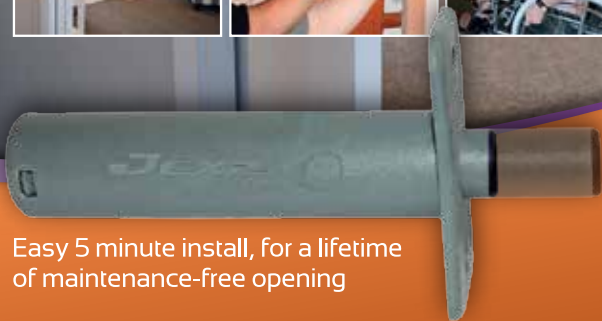

# A creative solution for elegant homes

**JEXIS**  
DOOR EJECTOR

- *Elegant & contemporary*
- *Concealed mechanism*
- *Easy open & close*
- *Quiet & clutter-free*
- *Durable ~ fit and forget*

Easy 5 minute install, for a lifetime of maintenance-free opening

Jexis Door Ejector is available from where you collected this leaflet, and full details can be found on our website:

[www.jexis.com](http://www.jexis.com)

Simple to install

The patented **Jexis Door Ejector** was designed in New Zealand using Kiwi ingenuity and commitment to quality.

The **Jexis Door Ejector** is a simple design solution which eradicates the need for clumsy door clasps on pocket doors. Fitted neatly to the hidden edge of the door and press-release operated, it is whisper quiet and works as if gliding on air.

Dimensions

Using durable glass fibre technology, the **Jexis Door Ejector** has been performance tested to outlive any home and will not degrade, rust or require maintenance once installed.

**Jexis**  
DOOR EJECTOR