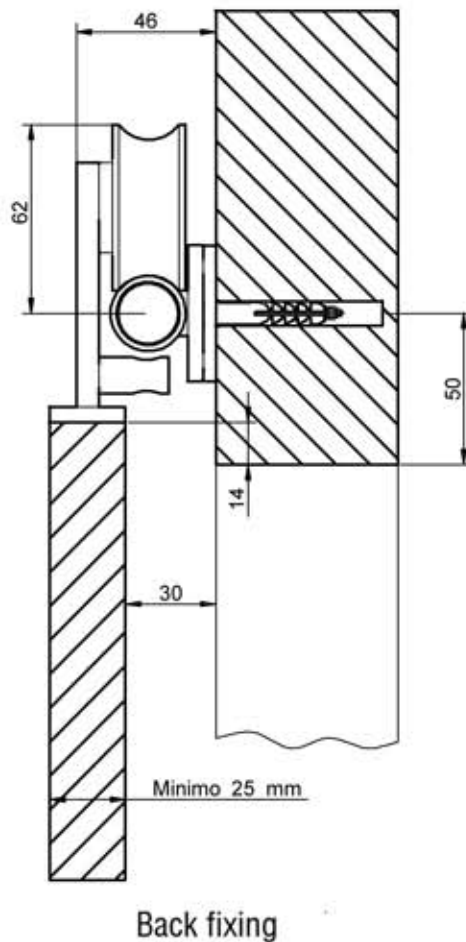

SF-I120 FIXING

4

5

7

* AS REQUIRED BY INSTALLATION