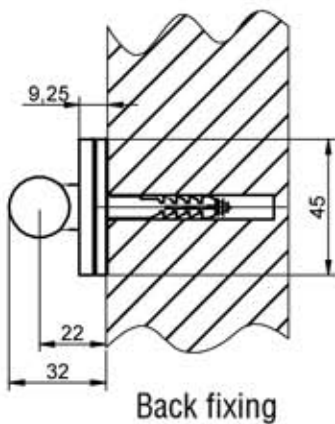

SF-I120 FIXING

4

5

7

* AS REQUIRED BY INSTALLATION