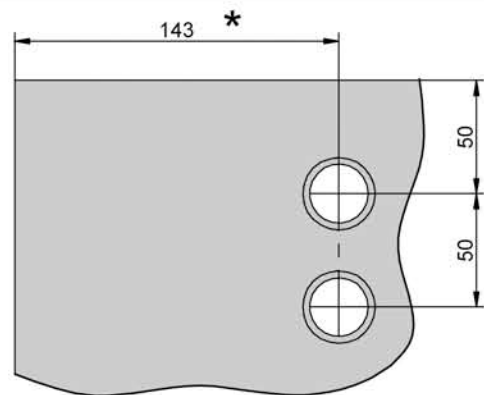

Optional double ceiling mounted brackets

1

2

DETALLE A

3

\* Recommended for doors >600mm and <1100mm wide, or as required

5

6