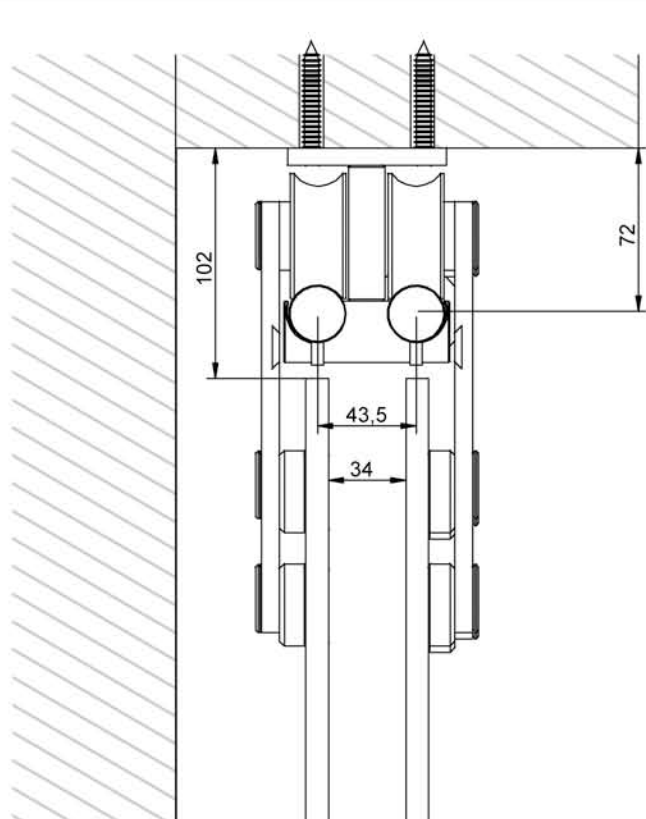

Optional double ceiling mounted brackets

1

2

DETALLE A

3

\* Recommended for doors >600mm and <1100mm wide, or as required

5

6