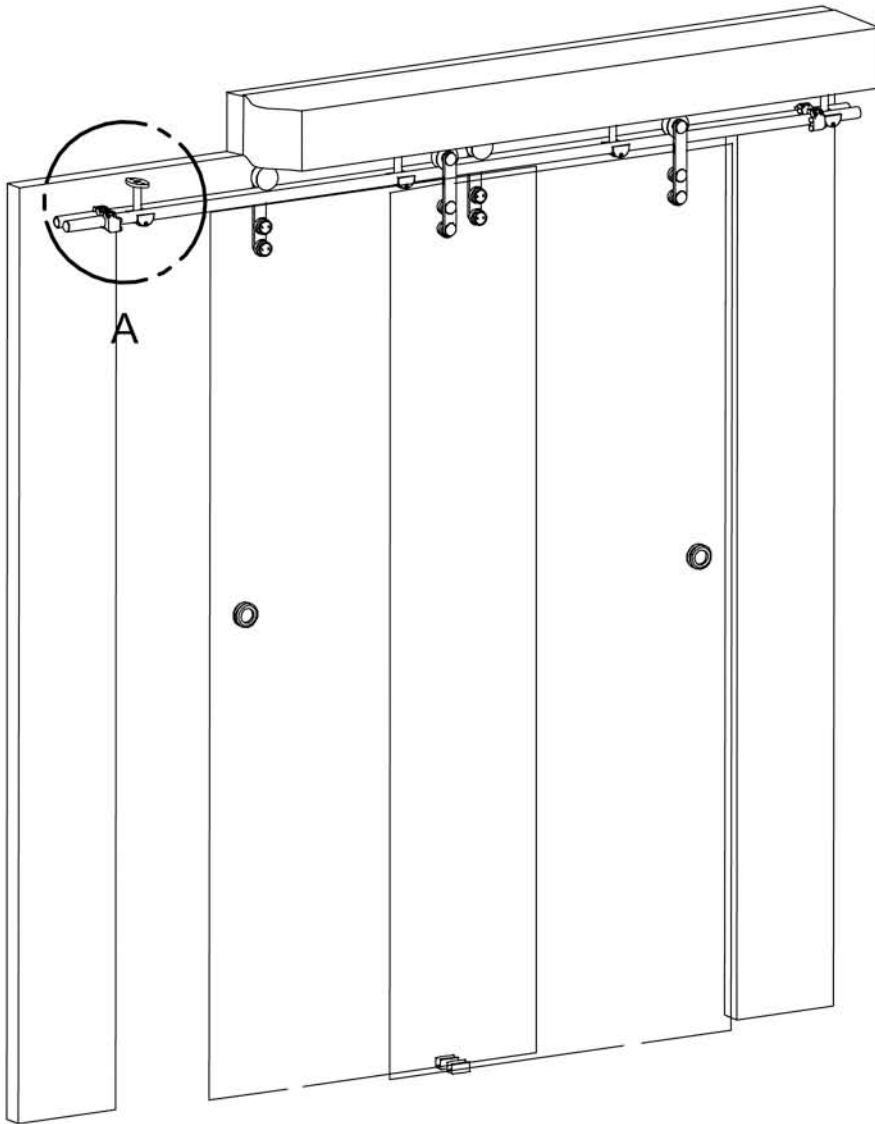

Optional double ceiling mounted brackets

1

2

DETALLE A

3

\* Recommended for doors >600mm and <1100mm wide, or as required

5

6