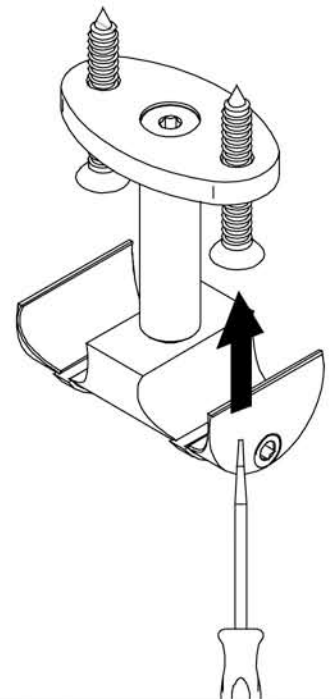

Optional double ceiling mounted brackets

1

2

DETALLE A

3

\* Recommended for doors >600mm and <1100mm wide, or as required

5

6