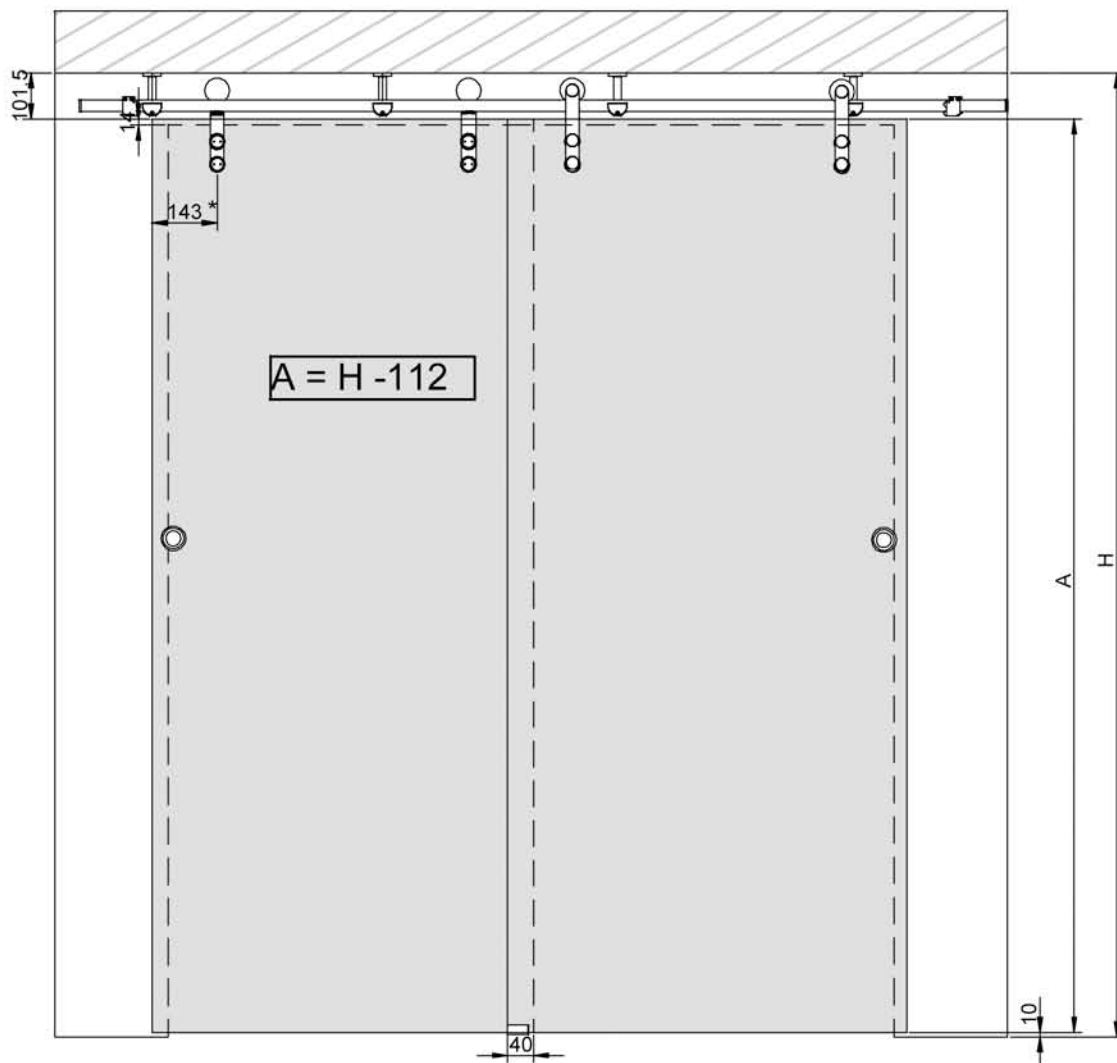

Optional double ceiling mounted brackets

1

2

DETALLE A

3

\* Recommended for doors >600mm and <1100mm wide, or as required

5

6