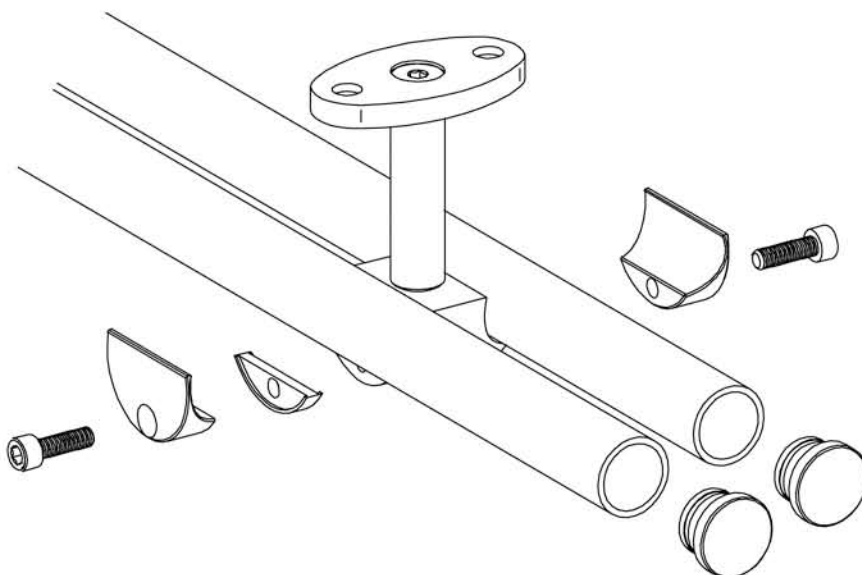

Optional double ceiling mounted brackets

1

2

DETALLE A

3

\* Recommended for doors >600mm and <1100mm wide, or as required

5

6