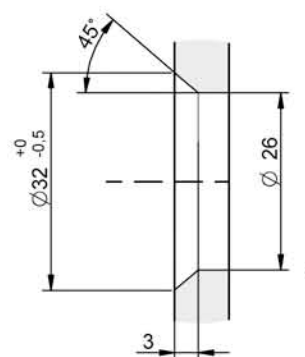

Optional double ceiling mounted brackets

1

2

DETALLE A

3

\* Recommended for doors >600mm and <1100mm wide, or as required

5

6