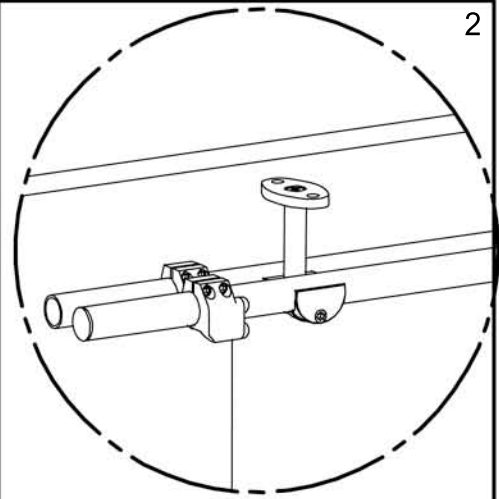

Optional double ceiling mounted brackets

1

2

DETALLE A

3

\* Recommended for doors >600mm and <1100mm wide, or as required

5

6