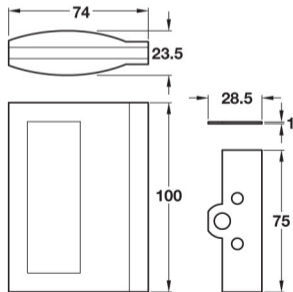

## Pocket sliding door handle, aluminium

- > To suit 8-10 mm glass thickness
- > Aluminium
- > Order qty: 1 pc

Satin anodised    Polished chrome    Satin nickel

Finish	Cat. No.
Satin anodised aluminium	901.01.291
Polished chrome-plated	901.01.292
Satin nickel-plated	901.01.296